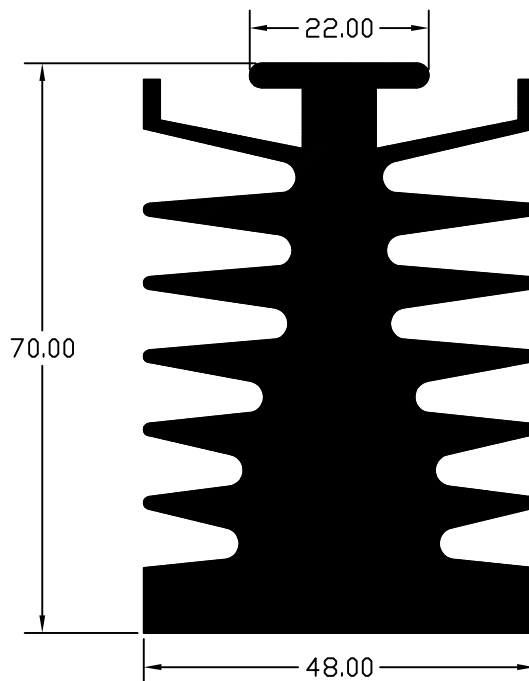

# AMSAT INDUSTRIES PVT. LTD.

AMSAT 022

Section No:-18260

WT/GMS/MT:-3871

AMSAT 023

Section No:-17968

WT/GMS/MT:-5300

SCALE:-1:1  
ALL DIMENSION ARE IN "MM"

ALL DIMENSION ARE IN "MM"