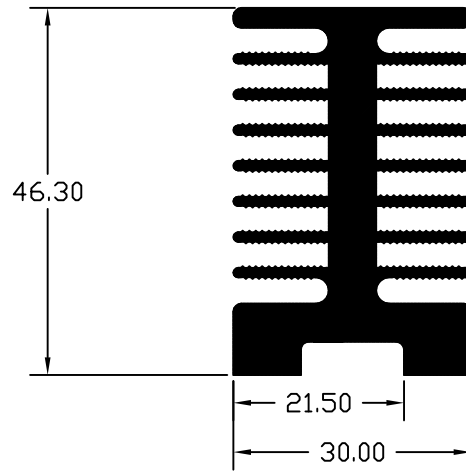

AMSAT INDUSTRIES PVT. LTD.

AMSAT 035

Section No:-18613

WT/GMS/MT:-1936

AMSAT 036