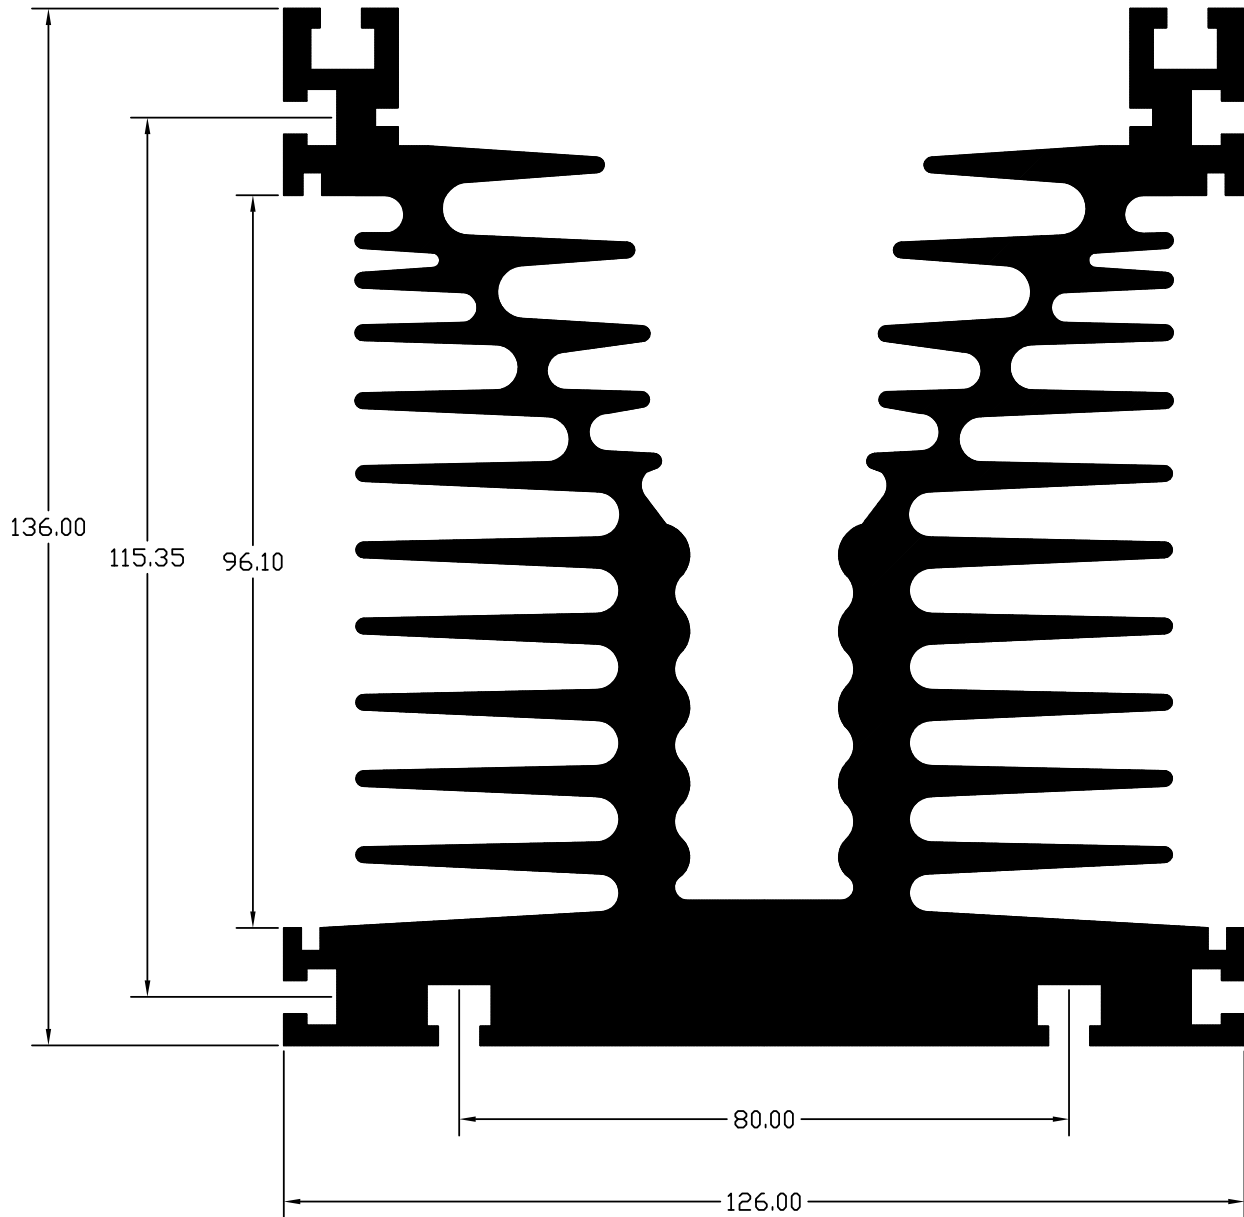

ALL DIMENSION ARE IN "MM"

# AMSAT INDUSTRIES PVT. LTD.

AMSAT 034

Section No:-G.772

WT/GMS/MT:- 16114

SCALE:-1:1

ALL DIMENSION ARE IN "MM"